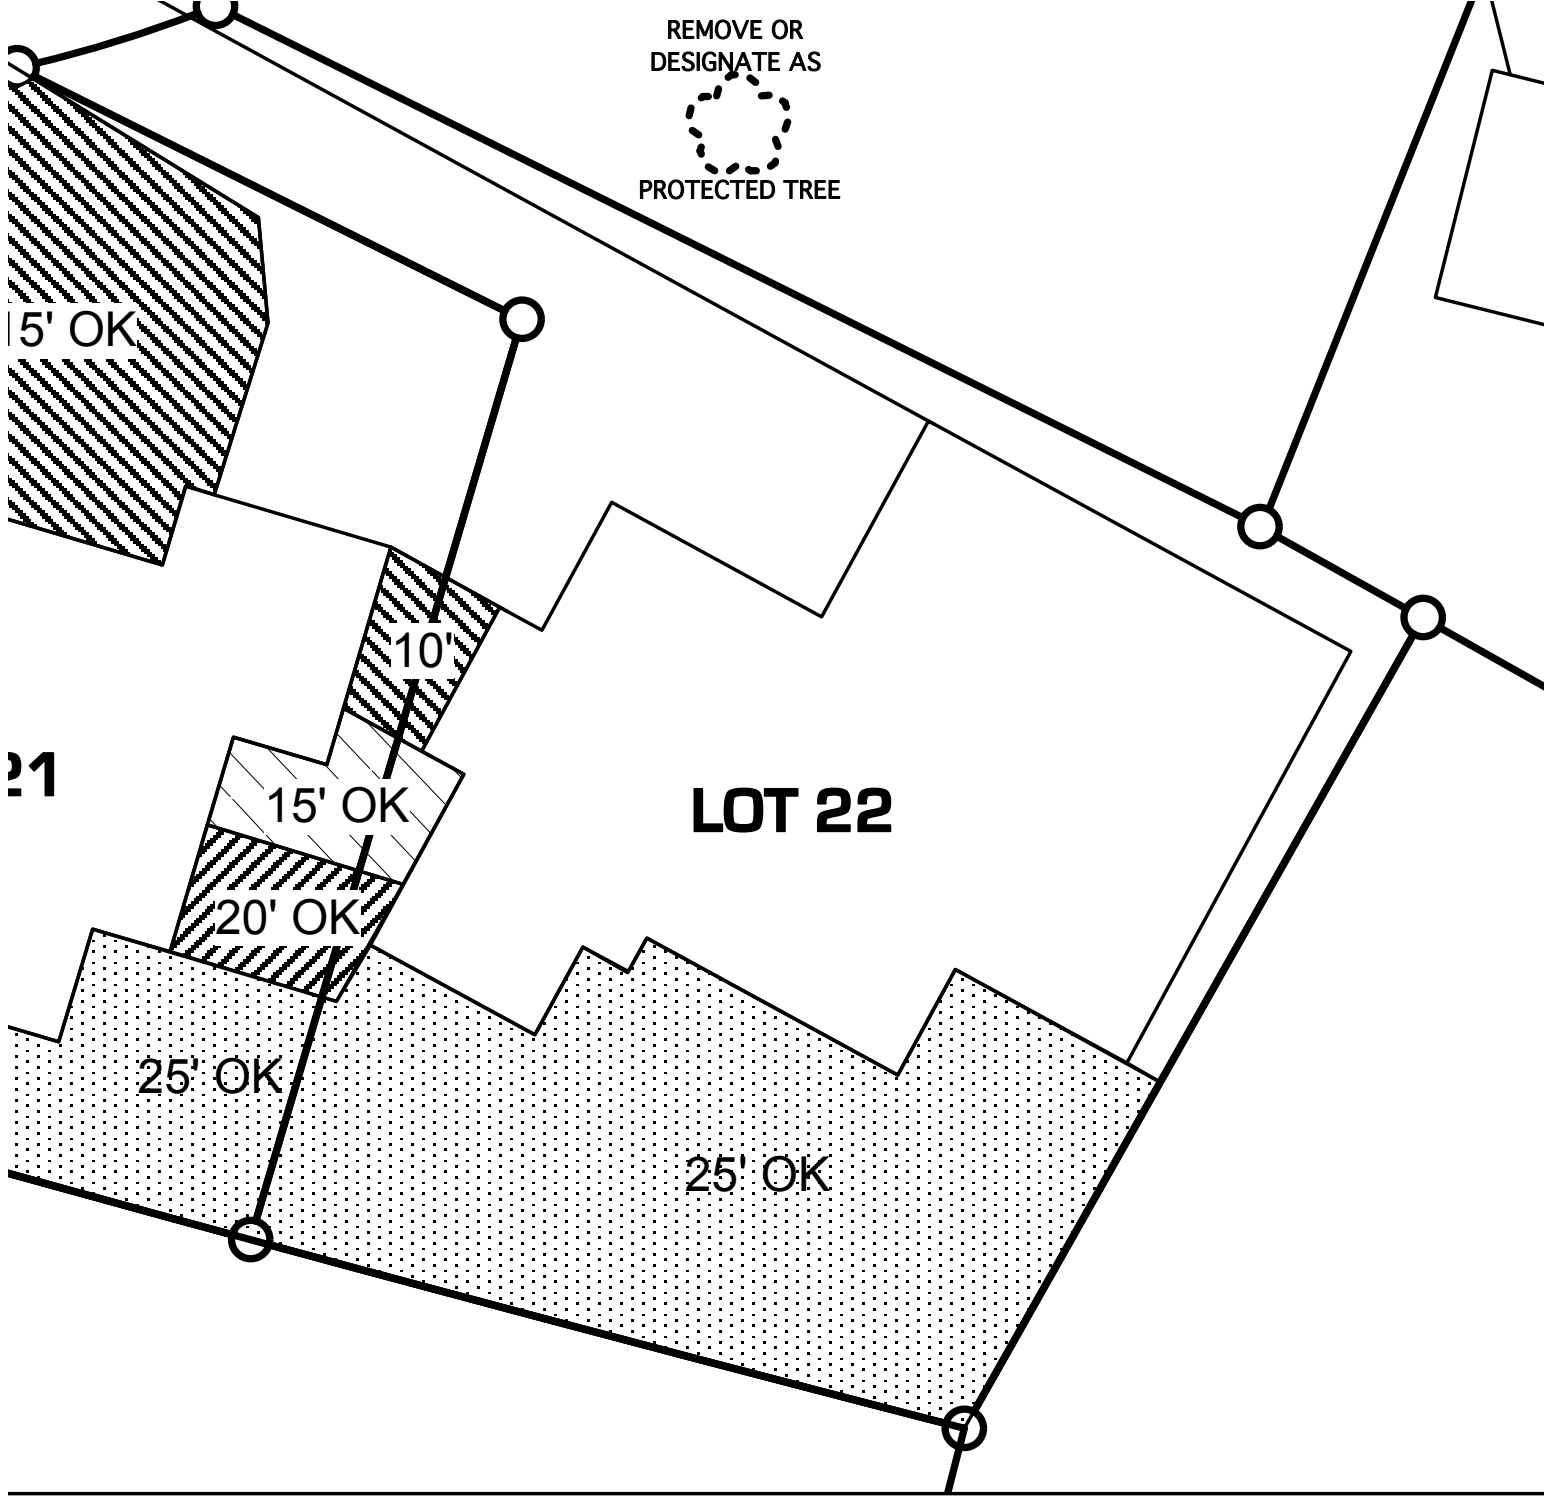

REMOVE OR  
DESIGNATE AS

PROTECTED TREE

**VEGETATION HEIGHT EXCEPTION AREAS**  
ALL OTHER AREAS: PLANTS MUST BE 6 FEET OR LESS

**LOT 22**

SCALE: 1" = 20'